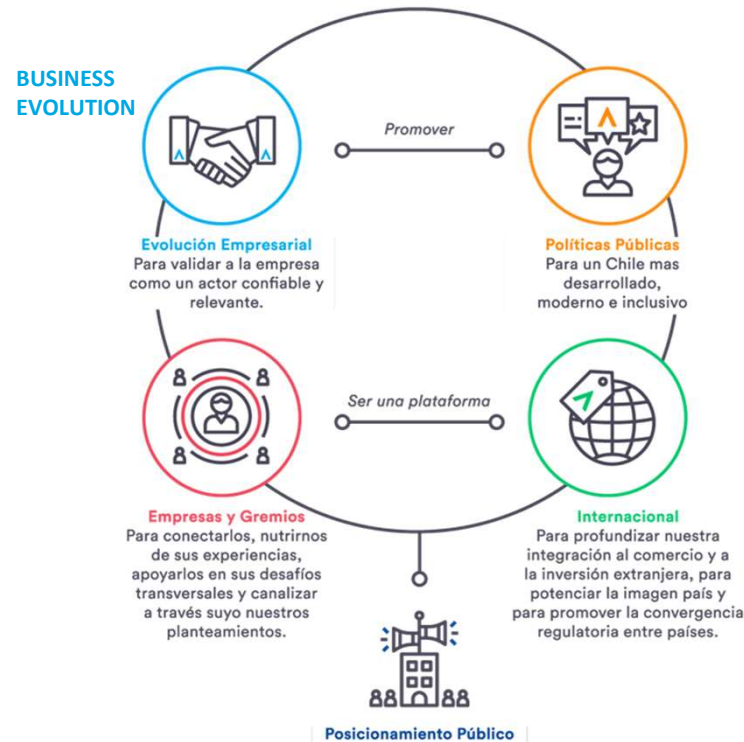

The logo for SOFFA HUB is displayed in a dark blue background. The word "SOFFA" is written in a bold, white, sans-serif font, with the letter 'A' at the end being a solid blue color. Below "SOFFA", the word "HUB" is written in the same white, bold, sans-serif font. A large, solid blue diagonal shape is positioned on the right side of the slide, extending from the top right towards the bottom right.

SOFFA HUB

Convening firms to address corporate challenges through collaboration

October 2019

OUR MISSION

“To legitimate the role of enterprises as relevant and reliable entities for the purpose of transforming Chile into a modern, more inclusive and developed country”

STRATEGIC PILLARS

SOFOFA mission leads us to face companies' challenges in a collective way

OUR MISSION

“To legitimate the role of enterprises as relevant and reliable entities for the purpose of transforming Chile into a modern, more inclusive and developed country”

STRATEGIC PILLARS

BUSINESS EVOLUTION

BEST PRACTICES

FUTURE OF WORK

SMALL AND MEDIUM COMPANIES DEVELOPMENT

INNOVATION

SOFOFA
H U B

Collaborative process facilitates the strategic alignment, generating relevant impact through scale economies