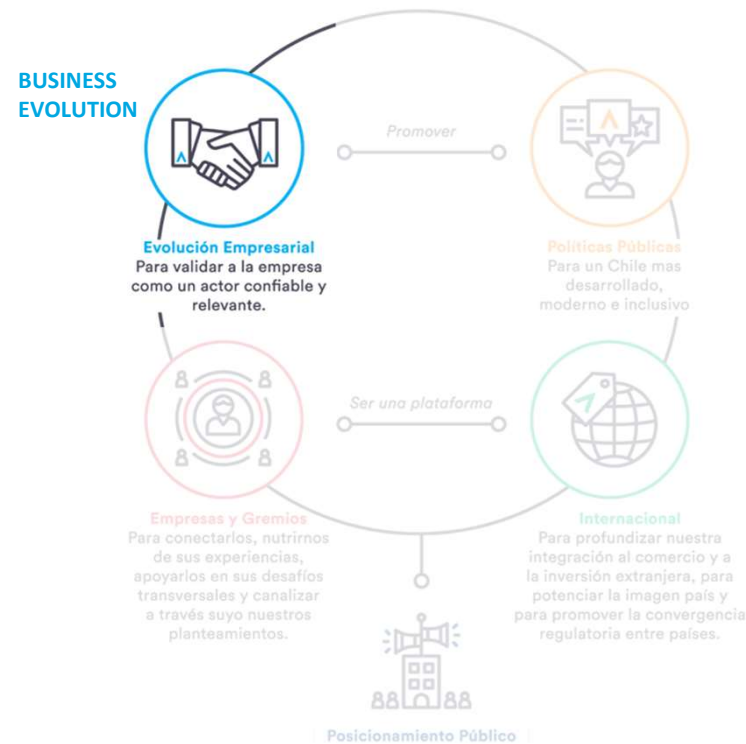

The logo for SOFFA HUB is displayed in a dark blue background. The word "SOFFA" is written in a bold, white, sans-serif font, with the letter 'A' at the end being a solid blue color. Below "SOFFA", the word "HUB" is written in the same white, bold, sans-serif font. A large, solid blue diagonal shape is positioned on the right side of the slide, extending from the top right towards the bottom right.

SOFFA HUB

Convening firms to address corporate challenges through collaboration

October 2019

OUR MISSION

“To legitimate the role of enterprises as relevant and reliable entities for the purpose of transforming Chile into a modern, more inclusive and developed country”

STRATEGIC PILLARS

SOFOFA mission leads us to face companies' challenges in a collective way

OUR MISSION

“To legitimate the role of enterprises as relevant and reliable entities for the purpose of transforming Chile into a modern, more inclusive and developed country”

STRATEGIC PILLARS

BUSINESS EVOLUTION

BEST PRACTICES

FUTURE OF WORK

SMALL AND MEDIUM COMPANIES DEVELOPMENT

INNOVATION

SOFOFA
H U B

Collaborative process facilitates the strategic alignment, generating relevant impact through scale economies